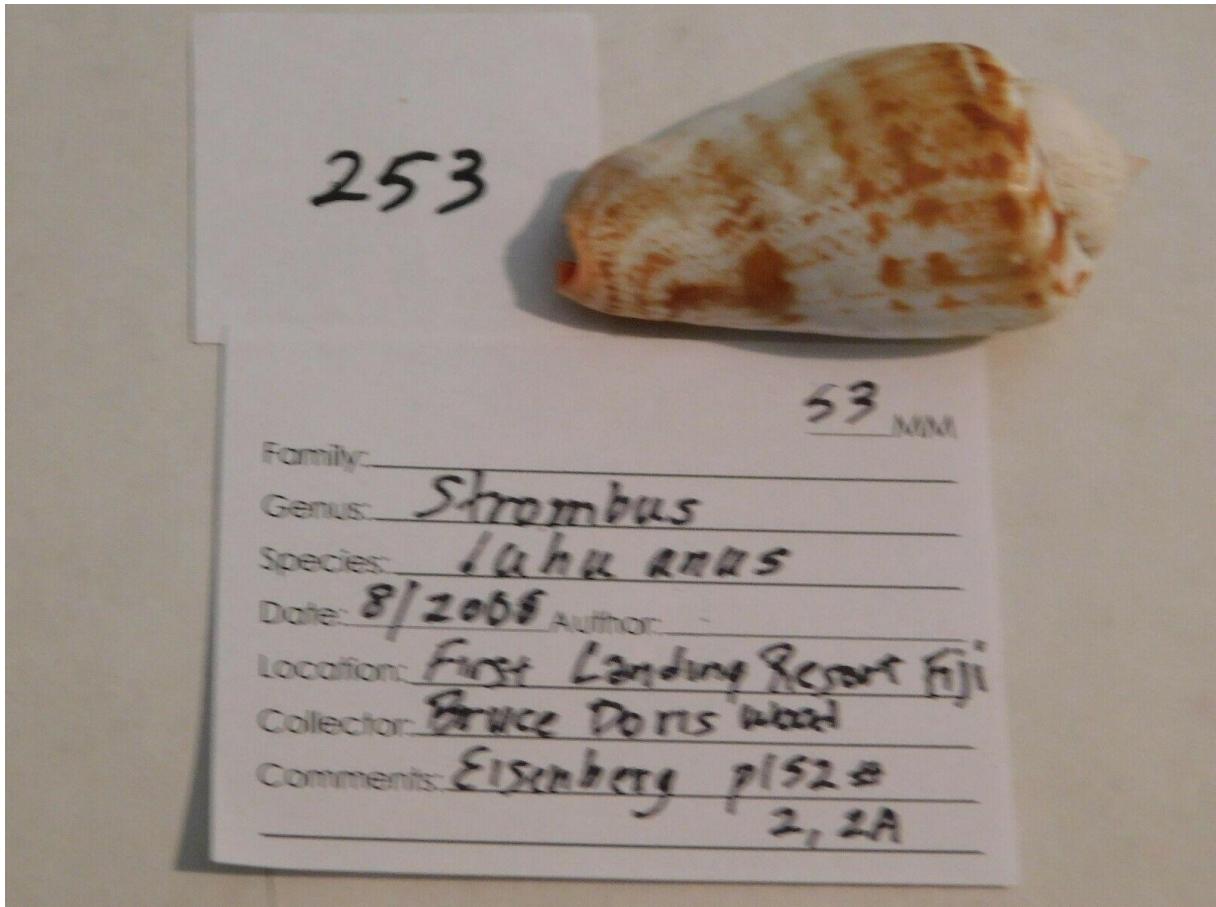

Strombus luhuanus Fiji, data 53mm

2 \$, Apr 2019

253

53 MM

Family: _____

Genus: Strombus

Species: luhuanus

Date: 8/2008 Author: _____

Location: First Landing Resort Fiji

Collector: Bruce Doris Wood

Comments: Eisenberg p152 #

2, 2A